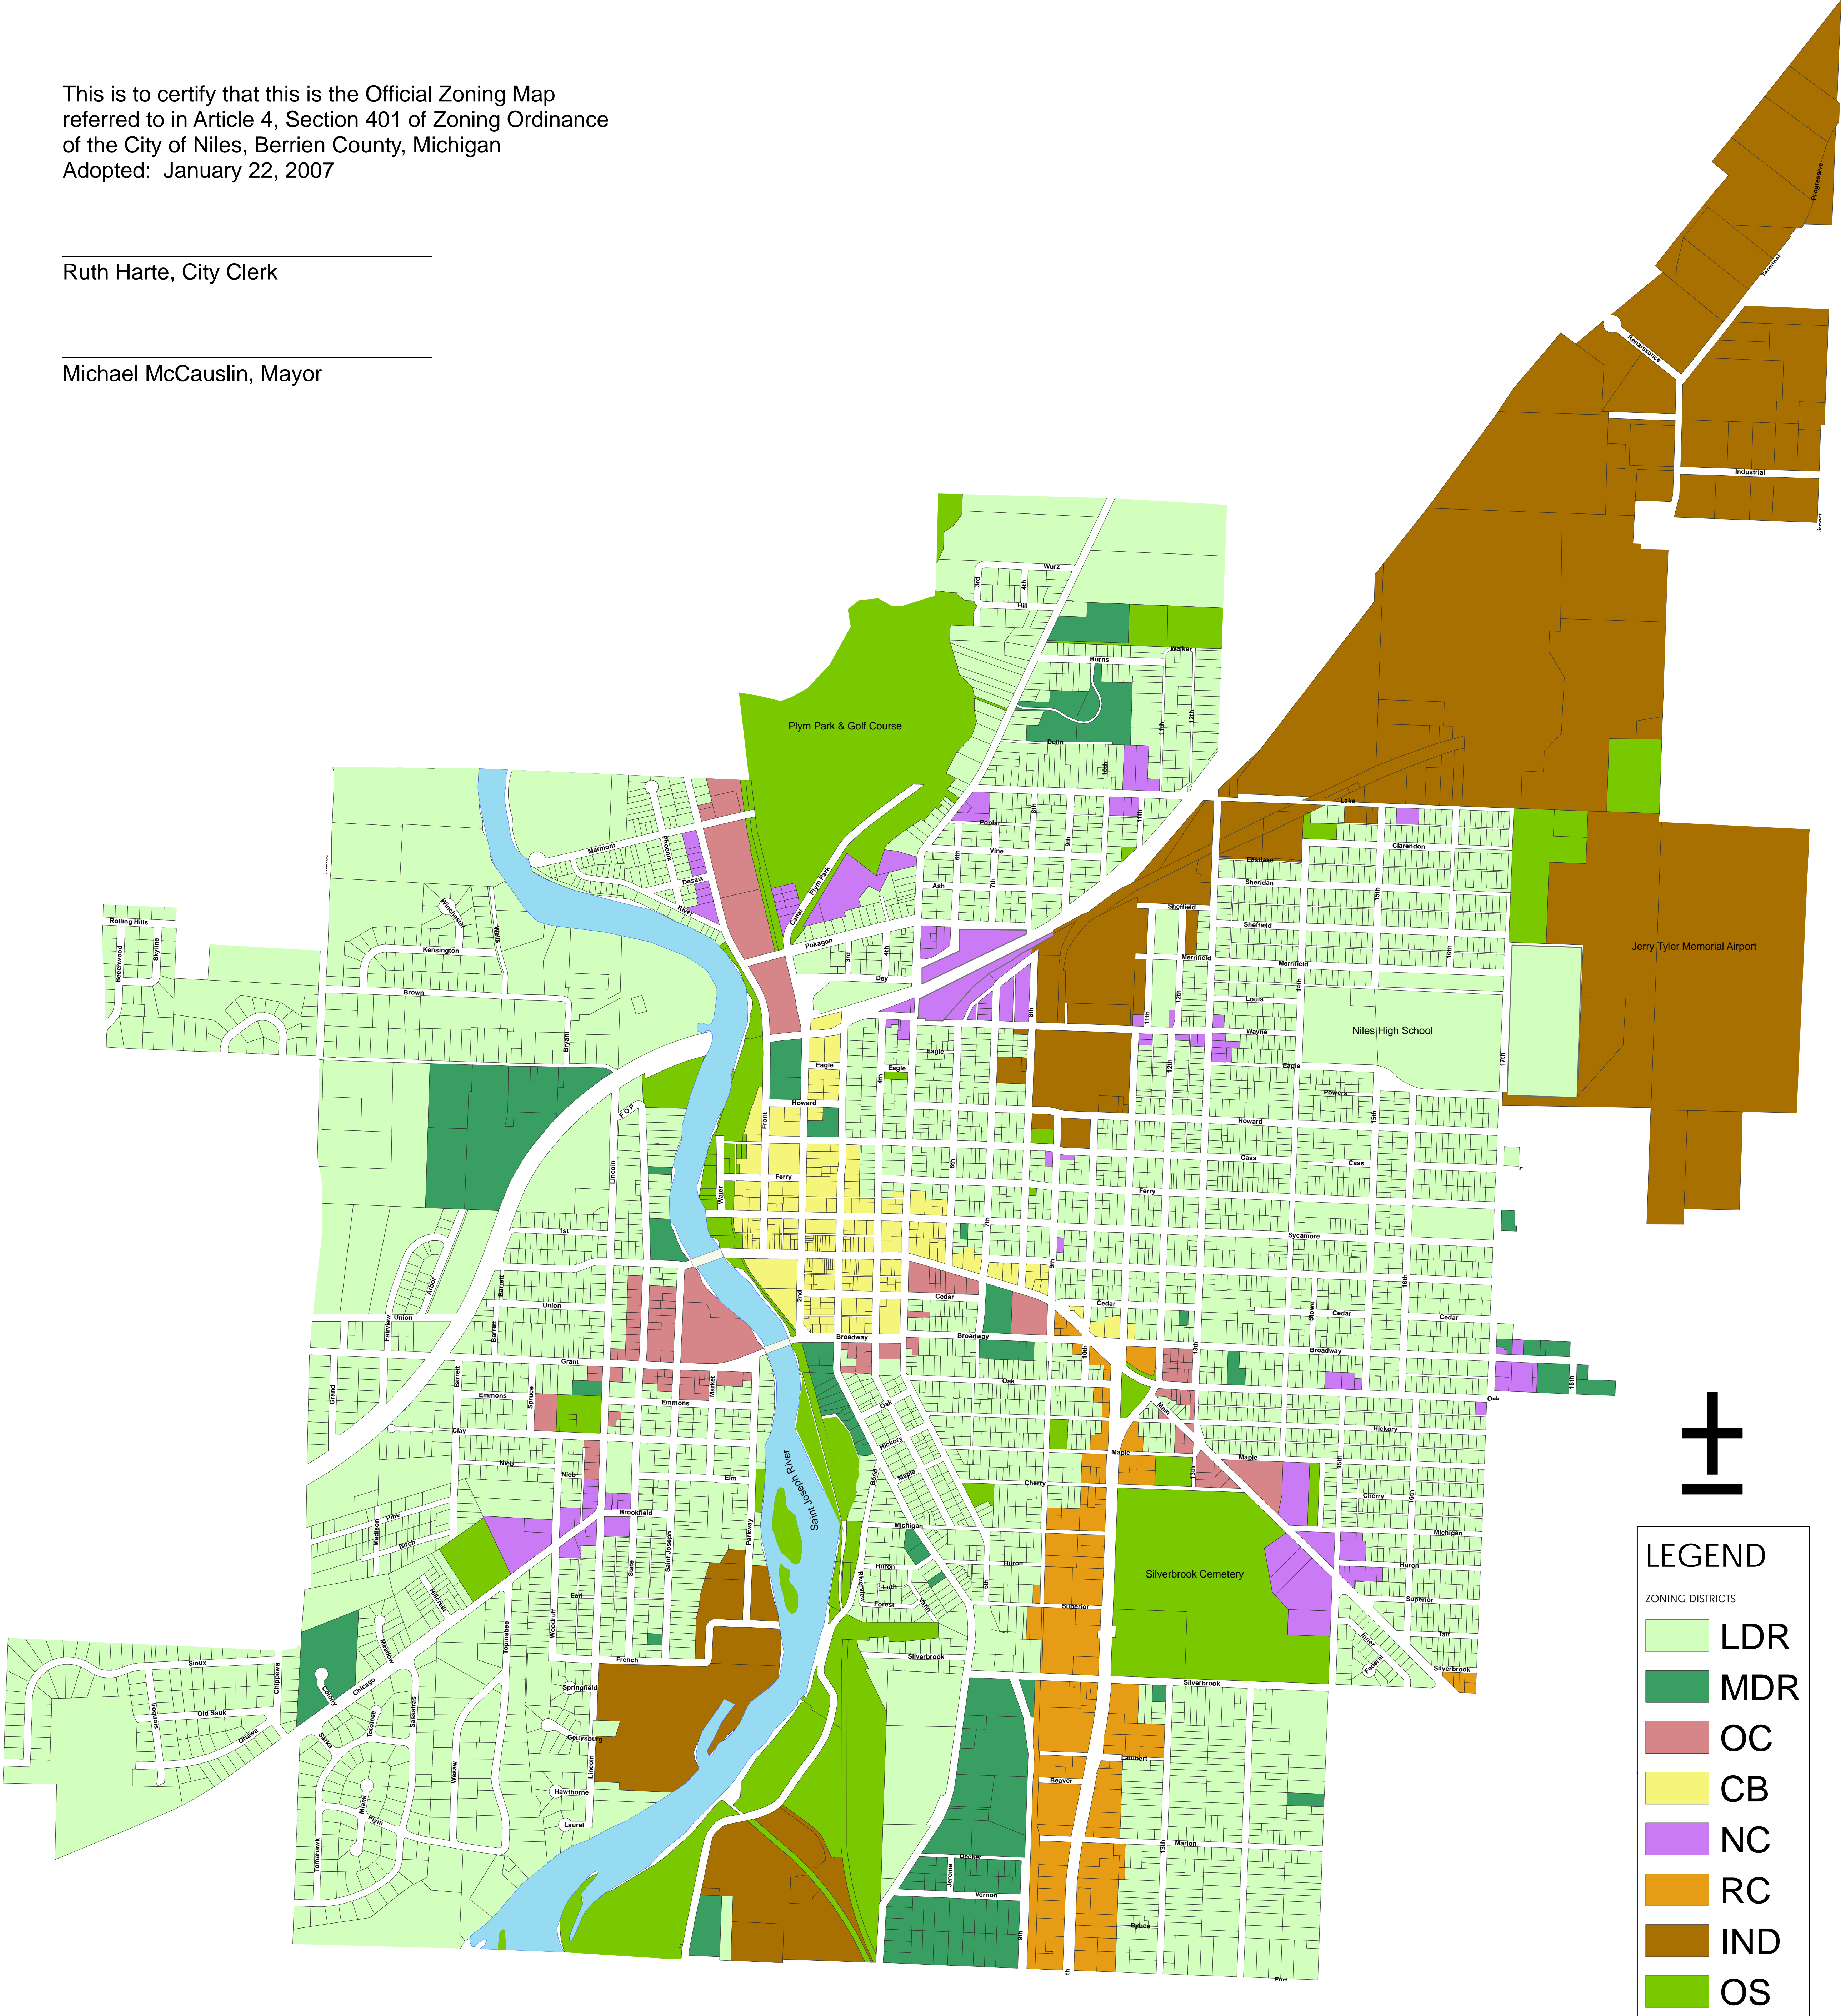

# City of Niles, Michigan - Official Zoning Map

This is to certify that this is the Official Zoning Map referred to in Article 4, Section 401 of Zoning Ordinance of the City of Niles, Berrien County, Michigan Adopted: January 22, 2007

Ruth Harte, City Clerk

Michael McCauslin, Mayor

+

**LEGEND**

ZONING DISTRICTS

- LDR
- MDR
- OC
- CB
- NC
- RC
- IND
- OS

Note: All parcels within the City of Niles and located east of this map are zoned IND