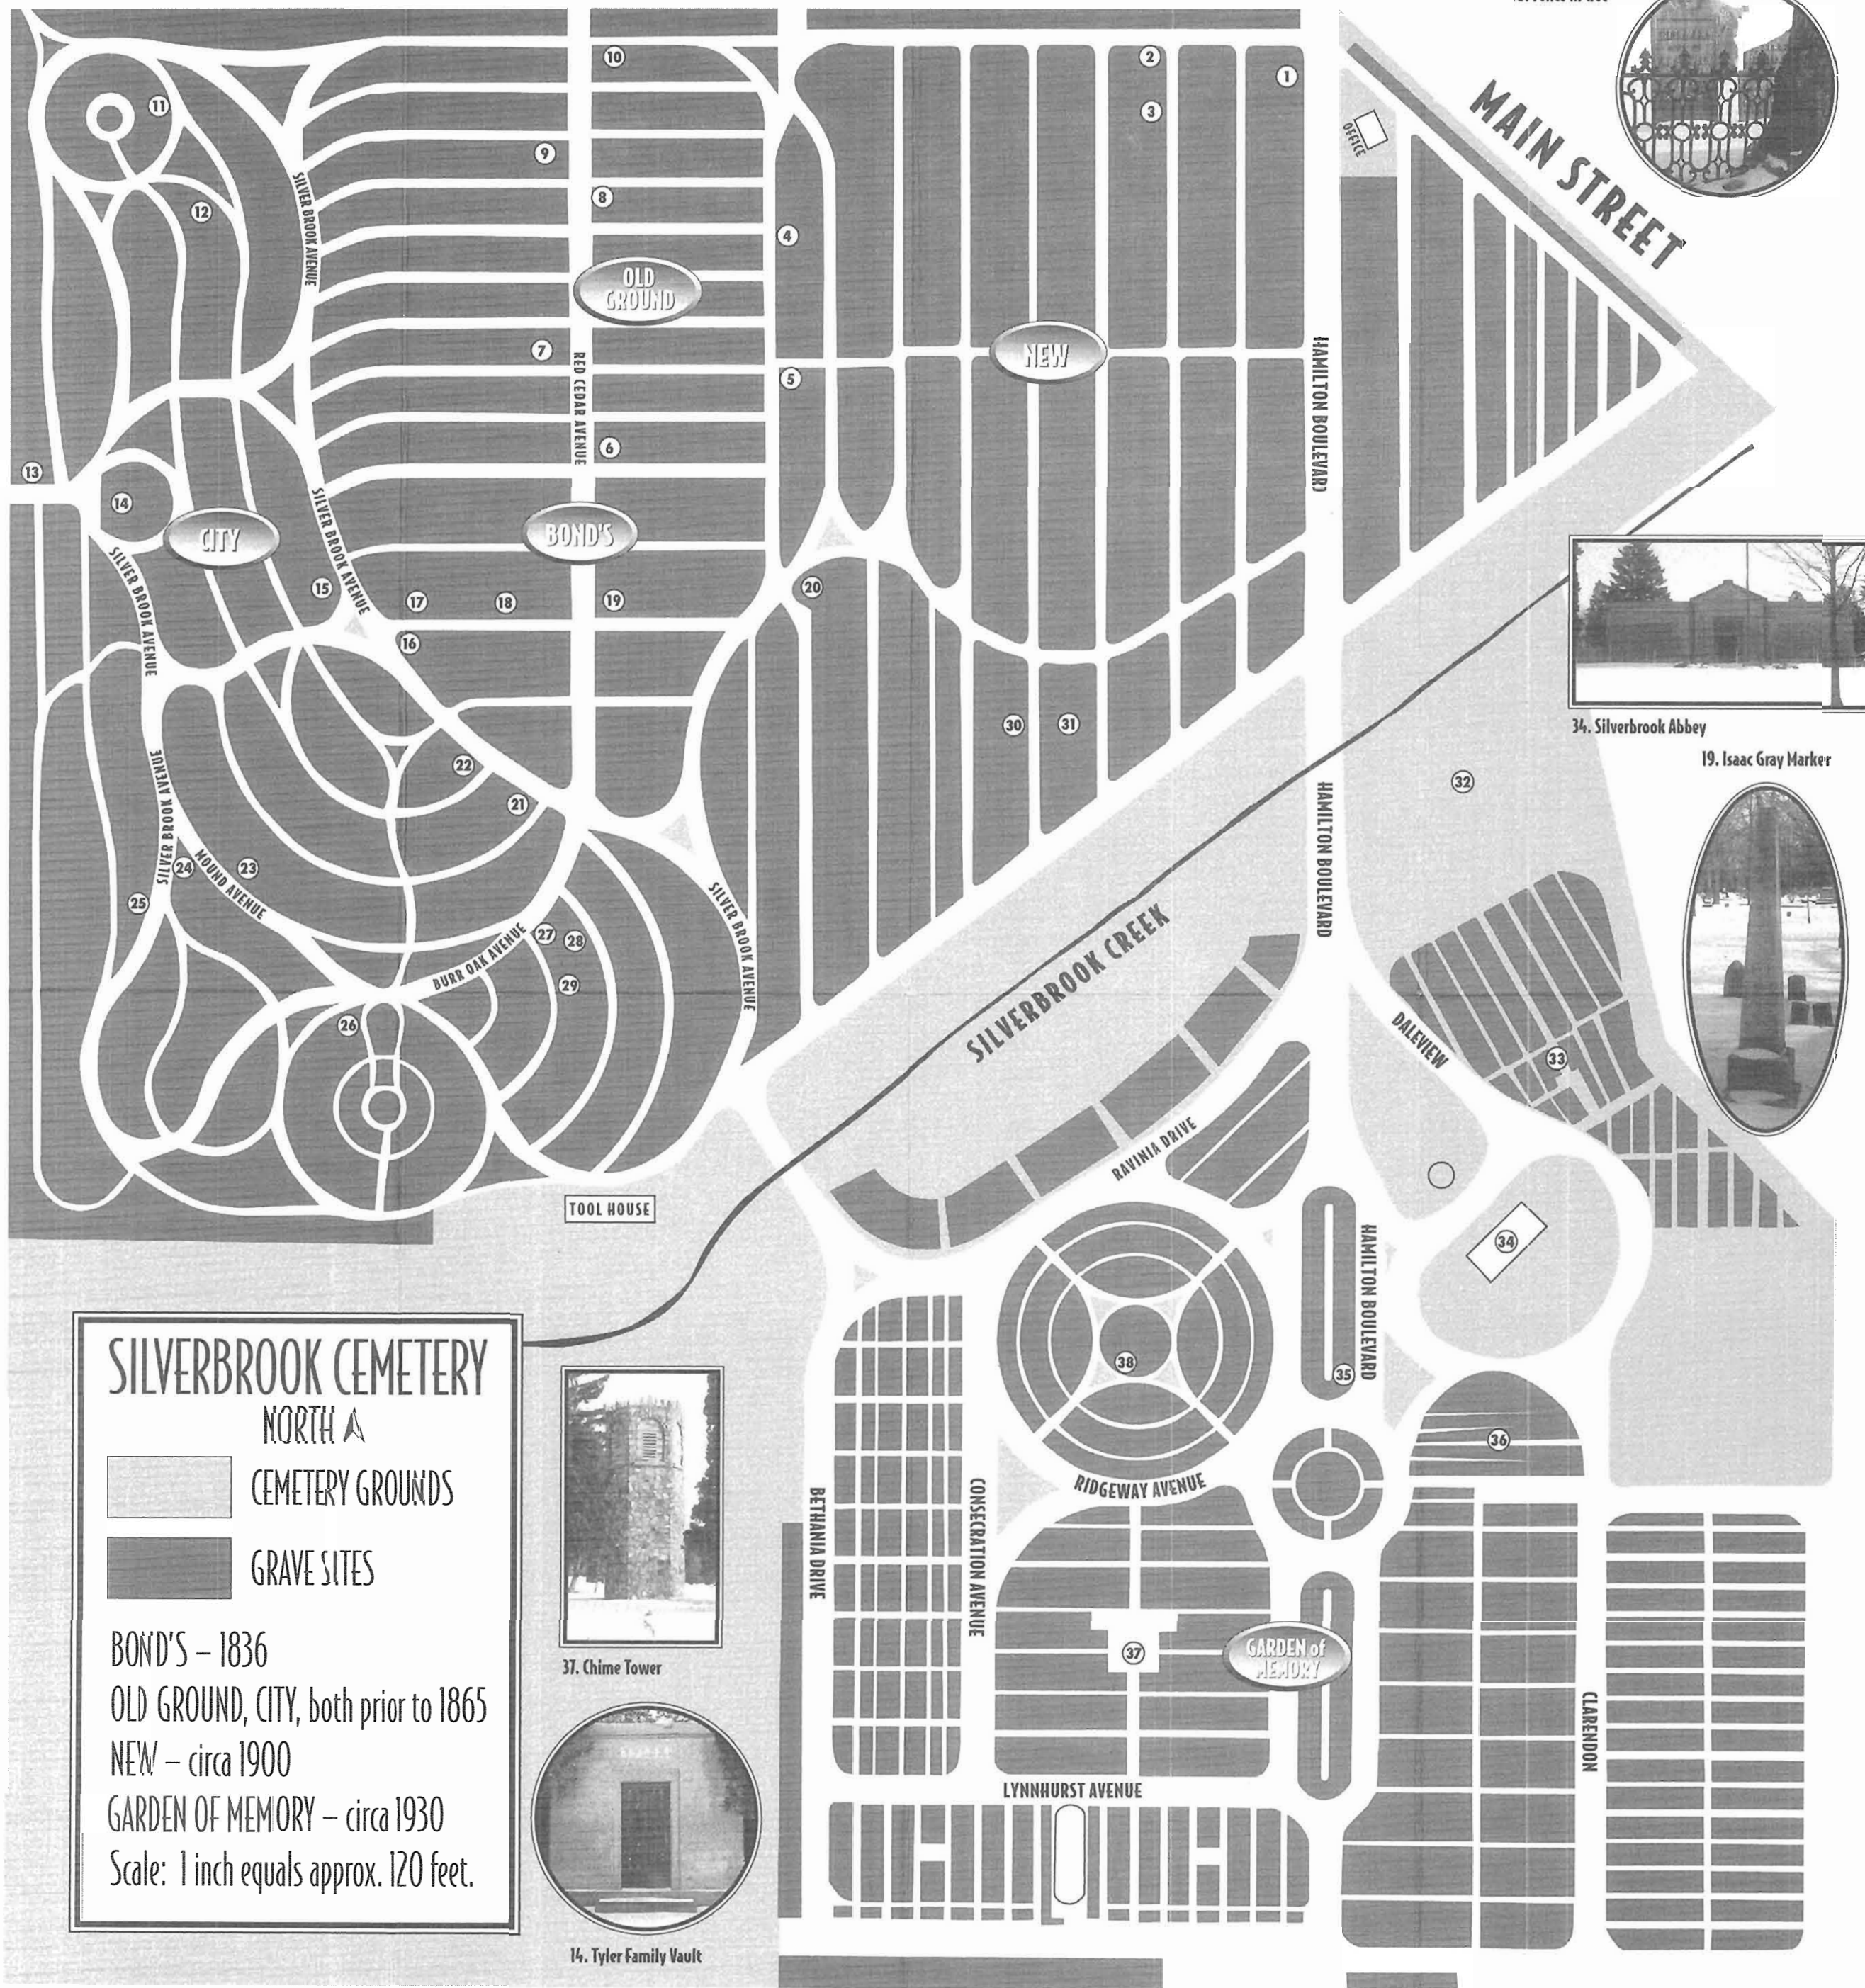

CHERRY STREET

ENTRANCE

10. Fence in tree

MAIN STREET

ELEVENTH STREET

34. Silverbrook Abbey

19. Isaac Gray Marker

SILVERBROOK CEMETERY
NORTH A

 CEMETERY GROUNDS

 GRAVE SITES

BOND'S - 1836
 OLD GROUND, CITY, both prior to 1865
 NEW - circa 1900
 GARDEN OF MEMORY - circa 1930
 Scale: 1 inch equals approx. 120 feet.

37. Chime Tower

14. Tyler Family Vault

SILVERBROOK AVENUE